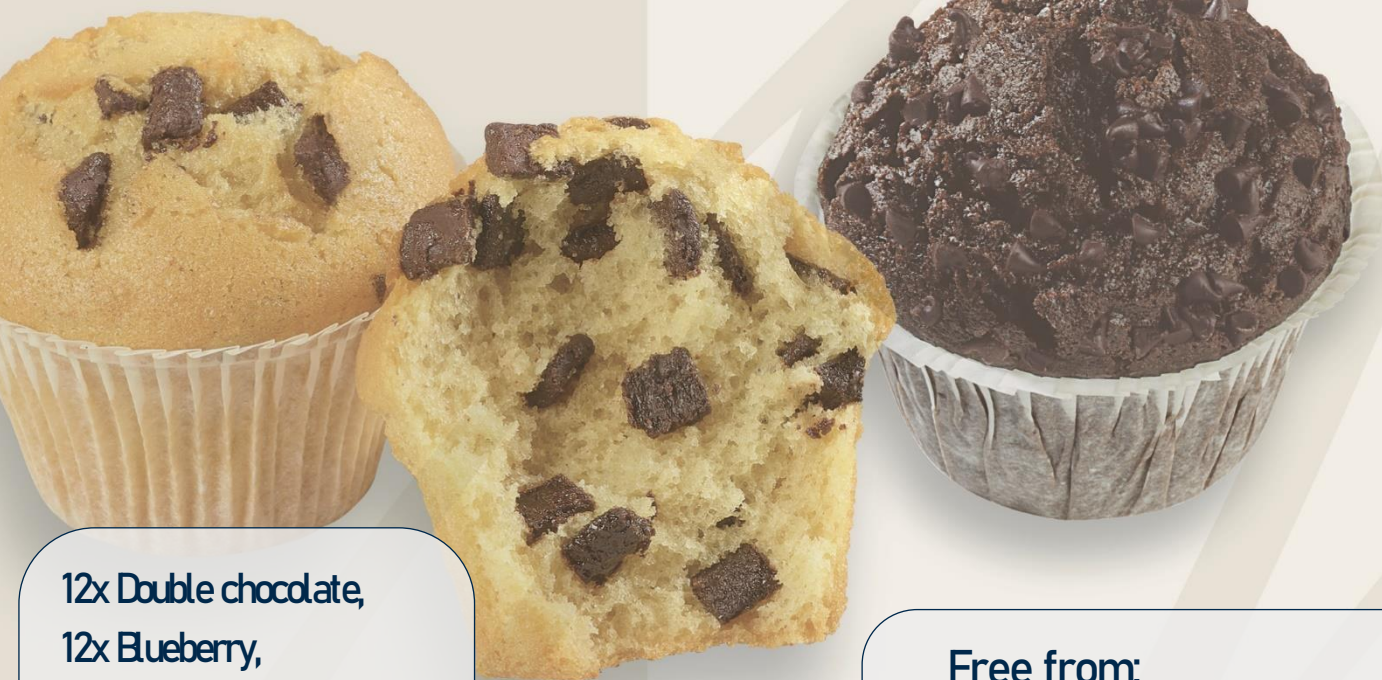

„More flexibility for your customers, by assembling our classics in a mixbox.“

12x Double chocolate,
12x Blueberry,
12x Chocolate chunks

Item - Nr.: 50022 | 75g

36 pieces / box
72 boxes / pallet

Free from: